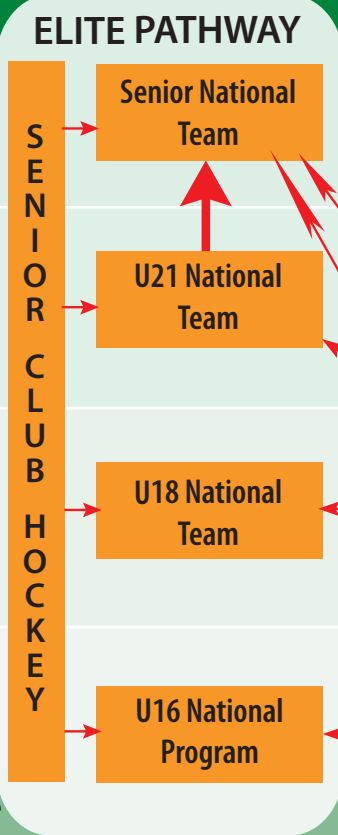

**hookedforLife**  
IHA Long Term Player Development

**Retention**  
- Coaching,  
- Umpiring  
- Administration

6  
Achieves  
5  
Performs  
4  
Specialises  
3  
Develops  
2  
Explores  
1  
Plays

1  
2  
3  
**PHYSICAL LITERACY**

**HOCKEY 4 LIFE**

Player Approach

**Active Start 0 - 6**